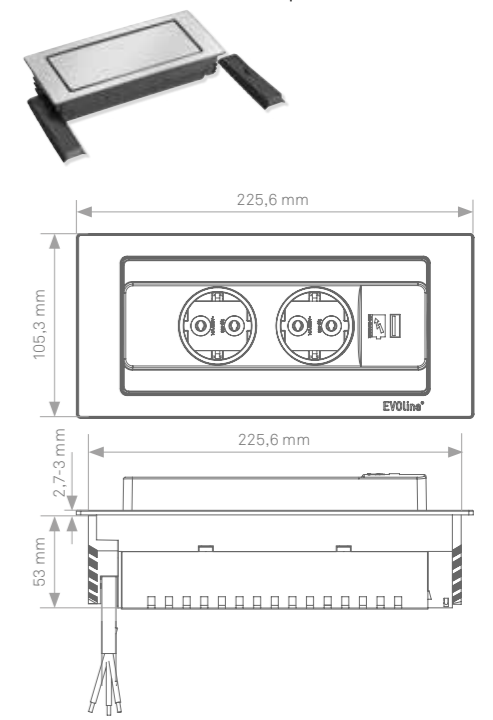

Surfaces match the ambience:

Flush mounted installation possible.