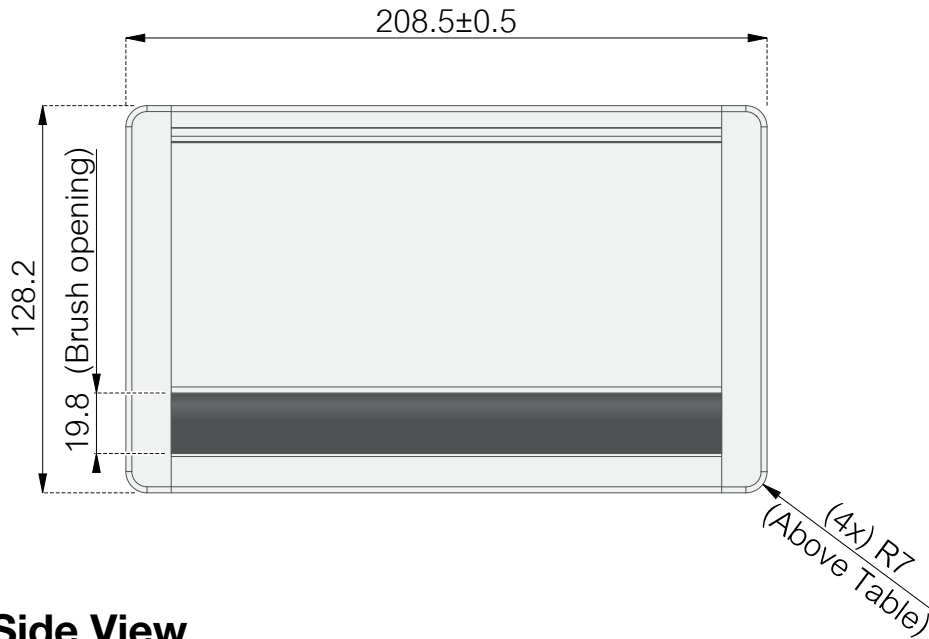

-  935-TB20
-  935-TB20W
-  935-TB20B

Axessline Ono 20

Top view (Above Table)

Side View

Bottom View (Below Table)

Recommended cut out: 200^{+1}_0 x 120^{+1}_{-1} (R5 corners)