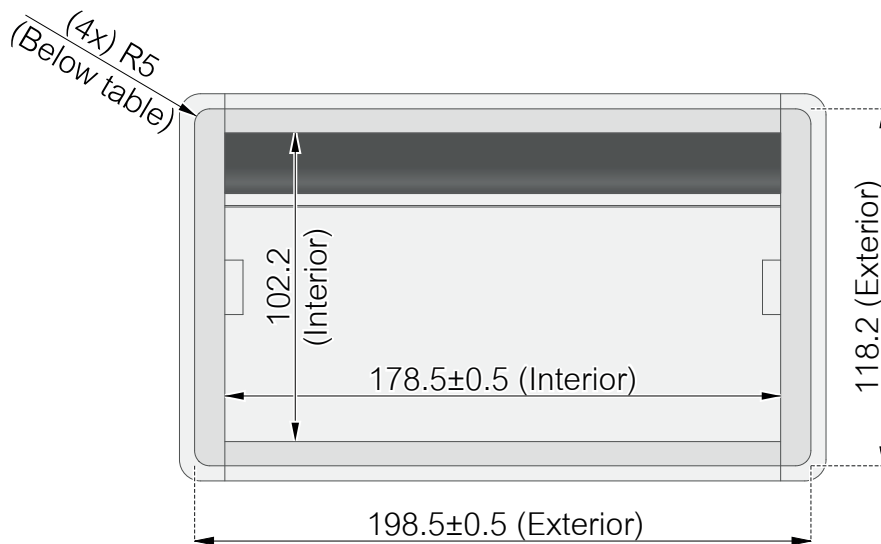

-  935-TB20
-  935-TB20W
-  935-TB20B

Axessline Ono 20

Top view (Above Table)

Side View

Bottom View (Below Table)

Recommended cut out: 200^{+1}_0 x 120^{+1}_{-1} (R5 corners)